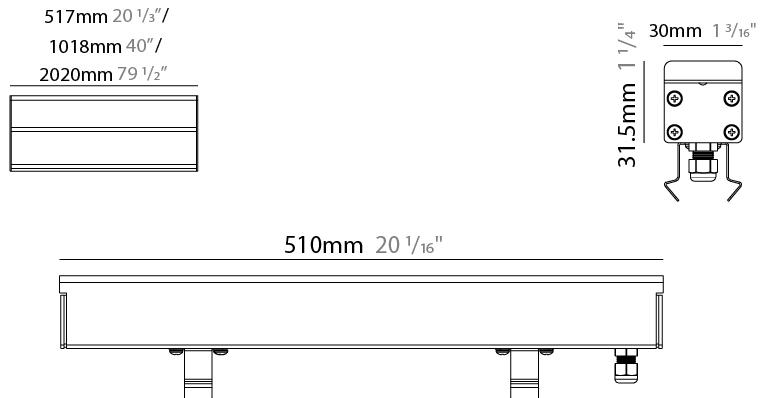

RANGER 30 RECESSED

E12I0030-RGBW

base number

1. To build a product code in our configurator select the specify button on the base model # product page
2. To build a manual product code on this datasheet choose from the options listed below in blue font and add the suffix to the base model #

GENERAL

Series: Ranger 30
Brand: Unonovesette
Division: Exterior
Mounting Type: Recessed
Mounting Location: In-Ground
Subcategory: Drive Over

PHYSICAL

Shape: Rectangle
Length (mm): 510
Length (in): 20
Width (mm): 30
Width (in): 1 1/4
Height (mm): 31.5
Height (in): 1 1/4
Light Distribution: Direct
Weight (kg): 0.56
Weight (lbs): 1.2
Load Resistance (kg): 5000
Load Resistance (lbs): 11023
Fixture Finish: Opal White
Fixture Material: Extruded PMMA with Opal
Cable Details: IP67 300mm Cable

ELECTRICAL

Lamp Type: LED
Input Wattage (W): 11.5
Dimming: DMX
Control Gear: DMX
Driver Included: No
Driver Location: Remote
Driver Type: Constant Voltage - Universal
Driver Class: Class 2
Input Voltage (V): 120 - 277
Output Voltage (V): 24

LED

Color Temperature (°K): RGBW
CRI: >90 CRI
Lamp Life (hrs): 100000
Special LEDs offerings: RGBW

OPTICAL

Optic°: 150
Beam Angle: Diffused
Adjustability: Fixed

RATINGS AND CERTIFICATIONS

Certified By: Certified for North American Standards
IP rating: IP67
IK Rating: IK10

PROJECT	
TYPE	
SPECIFIER	
QUANTITY	
DATE