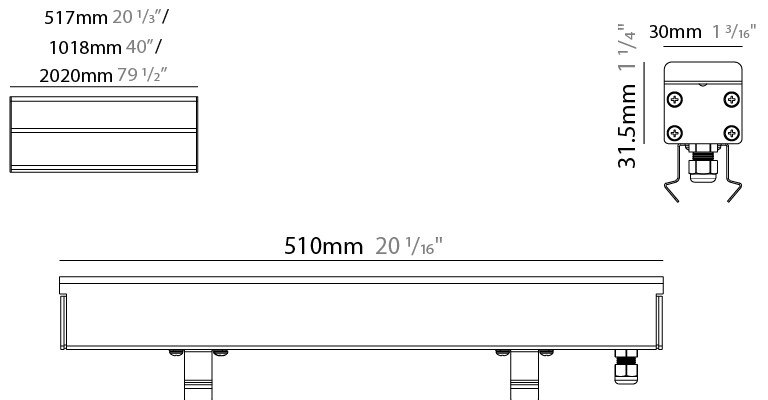

base number
Color
Temperature

PROJECT	_____
TYPE	_____
SPECIFIER	_____
QUANTITY	_____
DATE	_____

1. To build a product code in our configurator select the specify button on the base model # product page
2. To build a manual product code on this datasheet choose from the options listed below in blue font and add the suffix to the base model #

GENERAL

Series: Ranger 30
Brand: Unonovesette
Division: Exterior
Mounting Type: Recessed
Mounting Location: In-Ground
Subcategory: Drive Over

PHYSICAL

Shape: Rectangle
Length (mm): 510
Length (in): 20
Width (mm): 30
Width (in): 1 1/4
Height (mm): 31.5
Height (in): 1 1/4
Light Distribution: Direct
Weight (kg): 0.56
Weight (lbs): 1.2
Load Resistance (kg): 5000
Load Resistance (lbs): 11023
Fixture Finish: OPW
Fixture Material: Extruded PMMA with Opal
Cable Details: IP67 300mm Cable

ELECTRICAL

Lamp Type: LED
Input Wattage (W): 8.1
Total Output Wattage (W): 6.1
Dimming: Non-Dimming / Phase Dimming (120Vac only) / 0-10V Dimming
Driver Included: No
Driver Location: Remote
Driver Type: Constant Voltage - Universal
Driver Class: Class 2
Input Voltage (V): 120 - 277
Output Voltage (V): 24

LED

Color Temperature (°K): 2200 / 2700 / 3000 / 4000
Max. Delivered Lumen (lm): 400
CRI: >90 CRI
Lamp Life (hrs): 100000

OPTICAL

Optic°: 150
Beam Angle: Diffused
Adjustability: Fixed

RATINGS AND CERTIFICATIONS

Certified By: Certified for North American Standards
IP rating: IP67
IK Rating: IK10