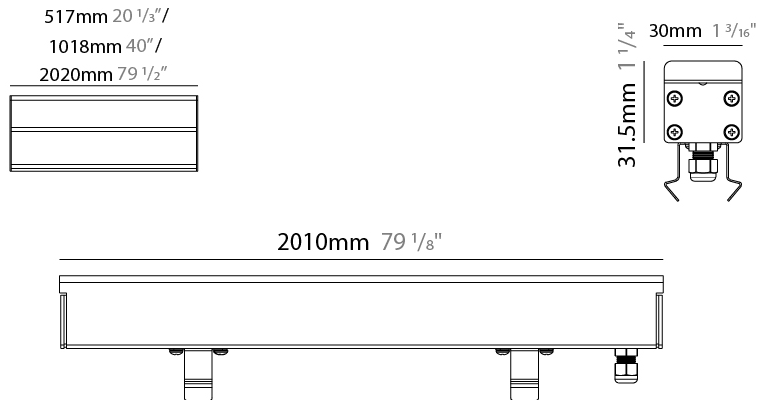

RANGER 30 RECESSED

E12I0032-RGBW

base number

PROJECT	
TYPE	
SPECIFIER	
QUANTITY	
DATE	

1. To build a product code in our configurator select the specify button on the base model # product page
2. To build a manual product code on this datasheet choose from the options listed below in blue font and add the suffix to the base model #

GENERAL

Series: Ranger 30
Brand: Unonovesette
Division: Exterior
Mounting Type: Recessed
Mounting Location: In-Ground
Subcategory: Drive Over

PHYSICAL

Shape: Rectangle
Length (mm): 2010
Length (in): 79 1/8
Width (mm): 30
Width (in): 1 1/4
Height (mm): 31.5
Height (in): 1 1/4
Light Distribution: Direct
Weight (kg): 2.22
Weight (lbs): 4.89
Load Resistance (kg): 5000
Load Resistance (lbs): 11023
Fixture Finish: Opal White
Fixture Material: Extruded PMMA with Opal
Cable Details: IP67 300mm Cable

ELECTRICAL

Lamp Type: LED
Input Wattage (W): 46
Dimming: DMX
Control Gear: DMX
Driver Included: No
Driver Location: Remote
Driver Type: Constant Voltage - Universal
Driver Class: Class 2
Input Voltage (V): 120 - 277
Output Voltage (V): 24

LED

Color Temperature (°K): RGBW
CRI: >90 CRI
Lamp Life (hrs): 100000
Special LEDs offerings: RGBW

OPTICAL

Optic°: 150
Beam Angle: Diffused
Adjustability: Fixed

RATINGS AND CERTIFICATIONS

Certified By: Certified for North American Standards
IP rating: IP67
IK Rating: IK10